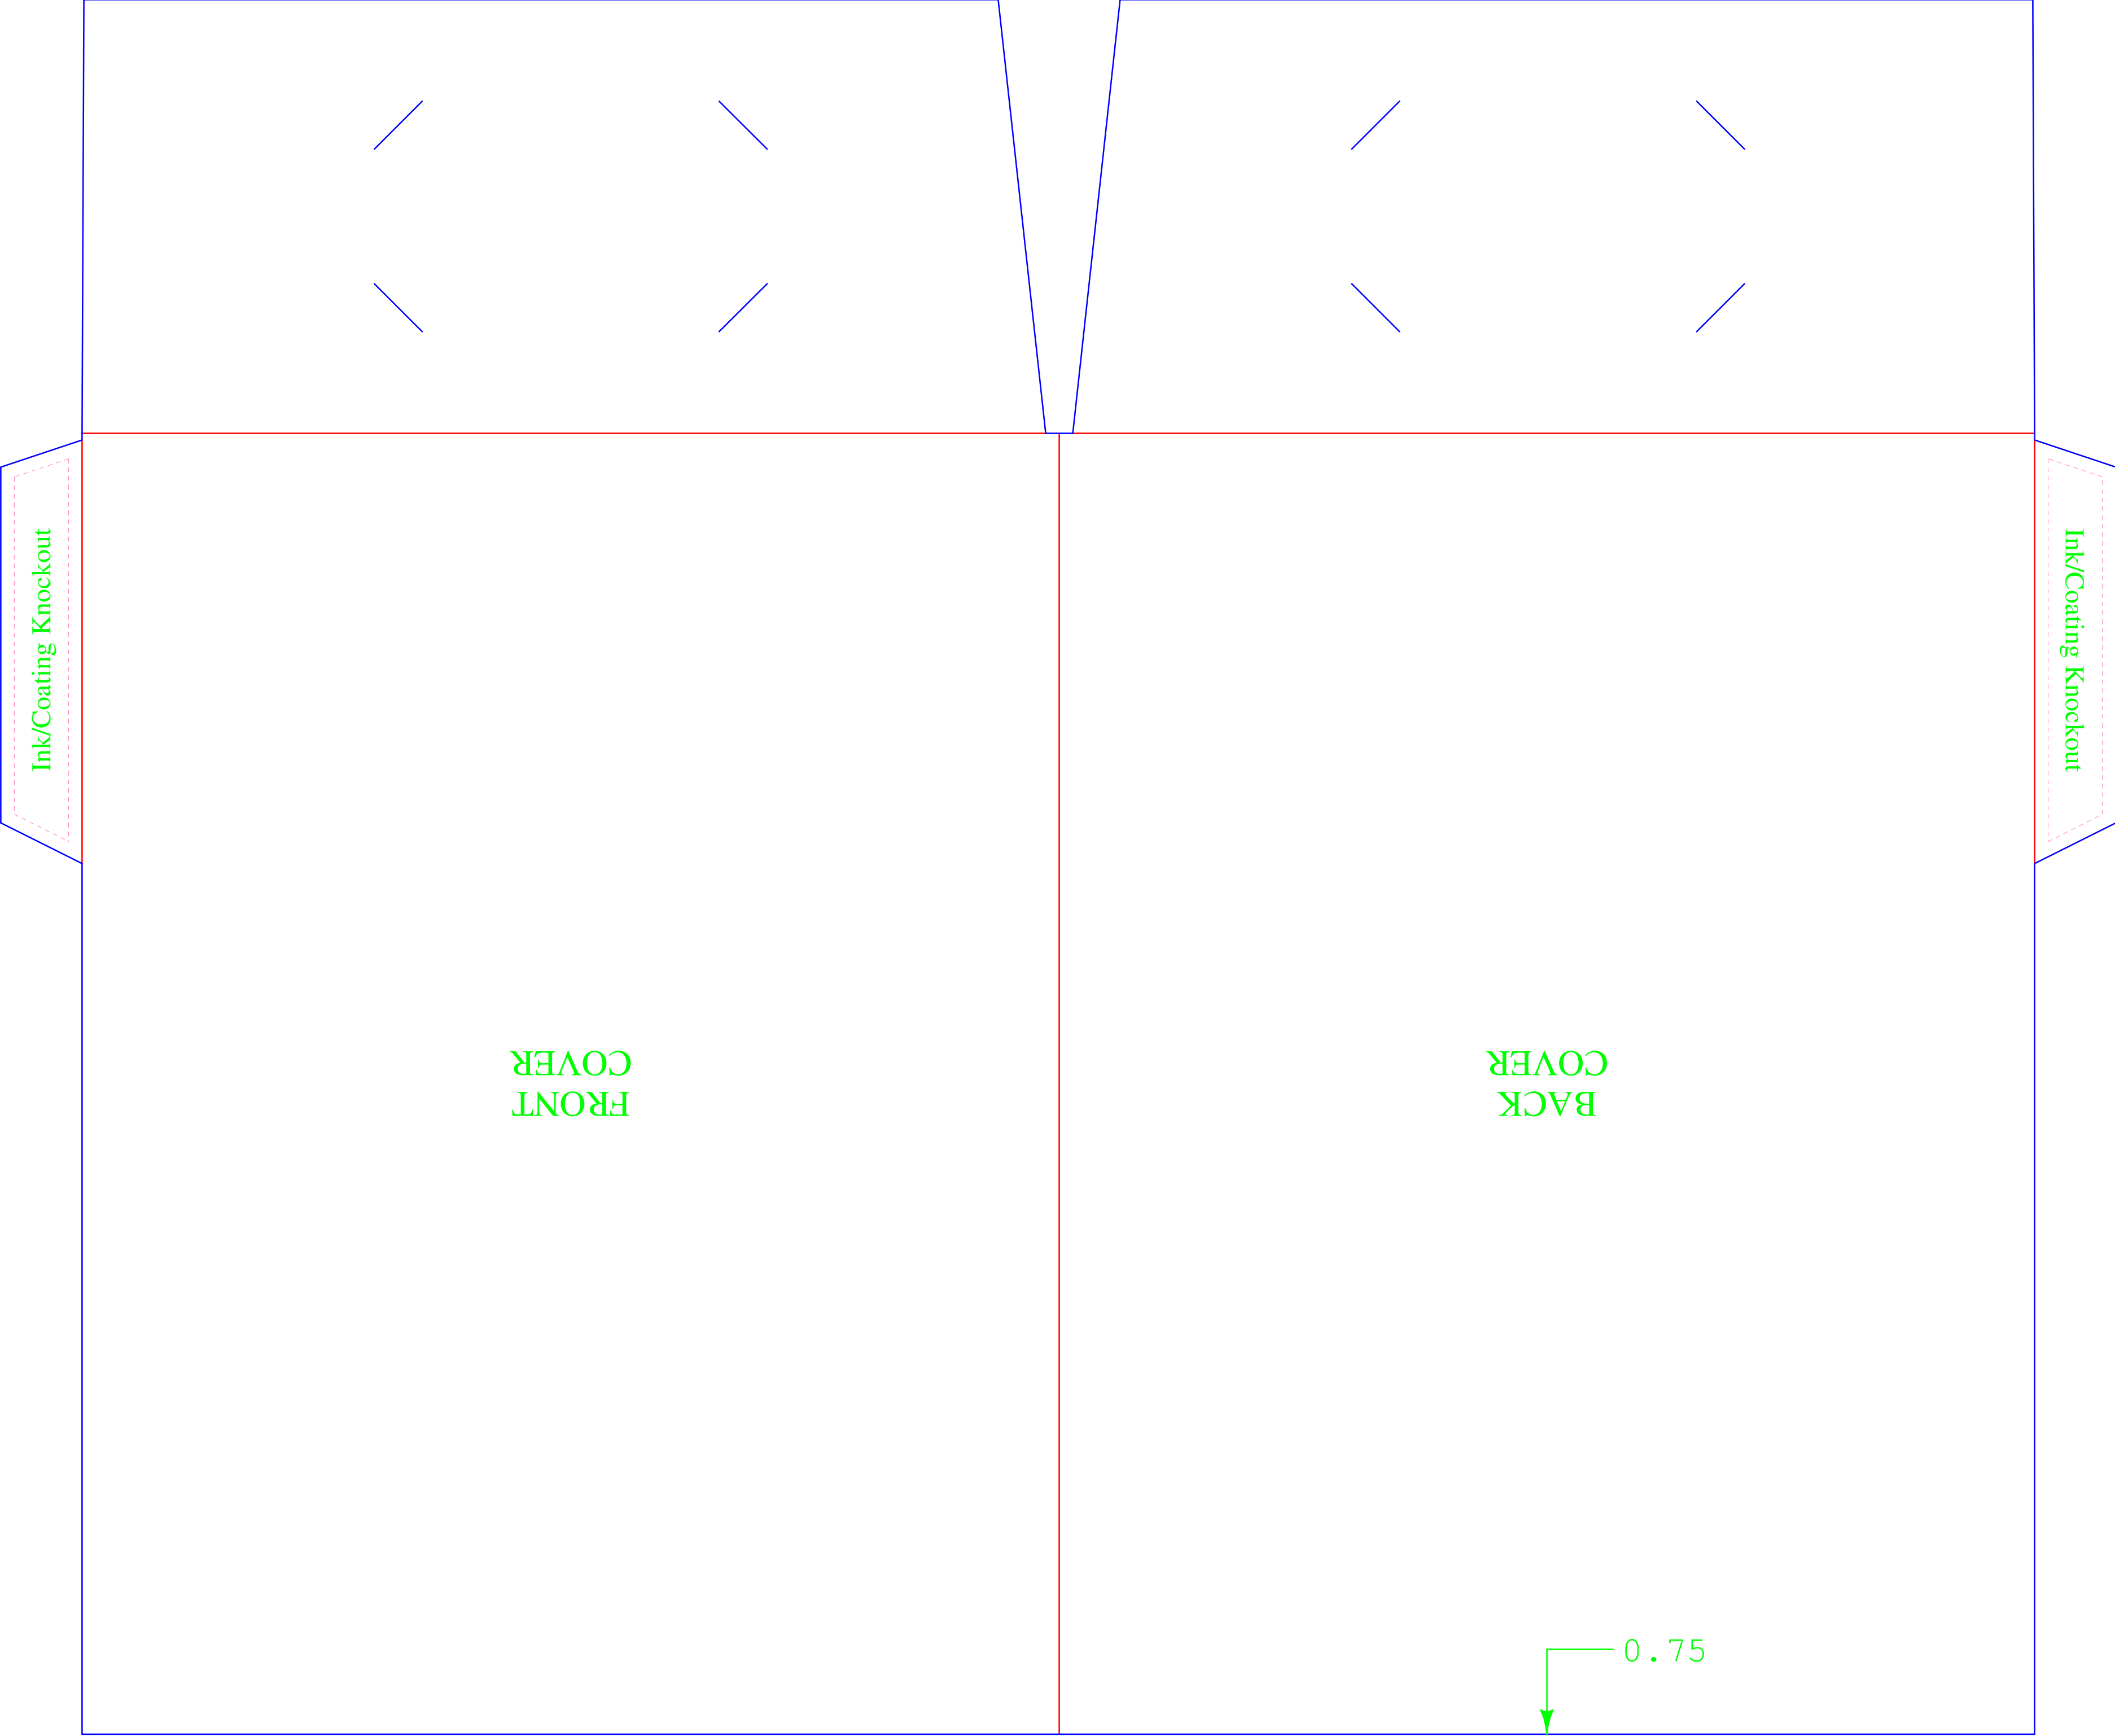

OUTSIDE VIEW

Tail Edge of 20" x 26" sheet

Tail Edge of 17.5" x 23" sheet

Ink/Coating Knockout

Ink/Coating Knockout

FRONT
COVER

BACK
COVER

0.75

Gripper Edge